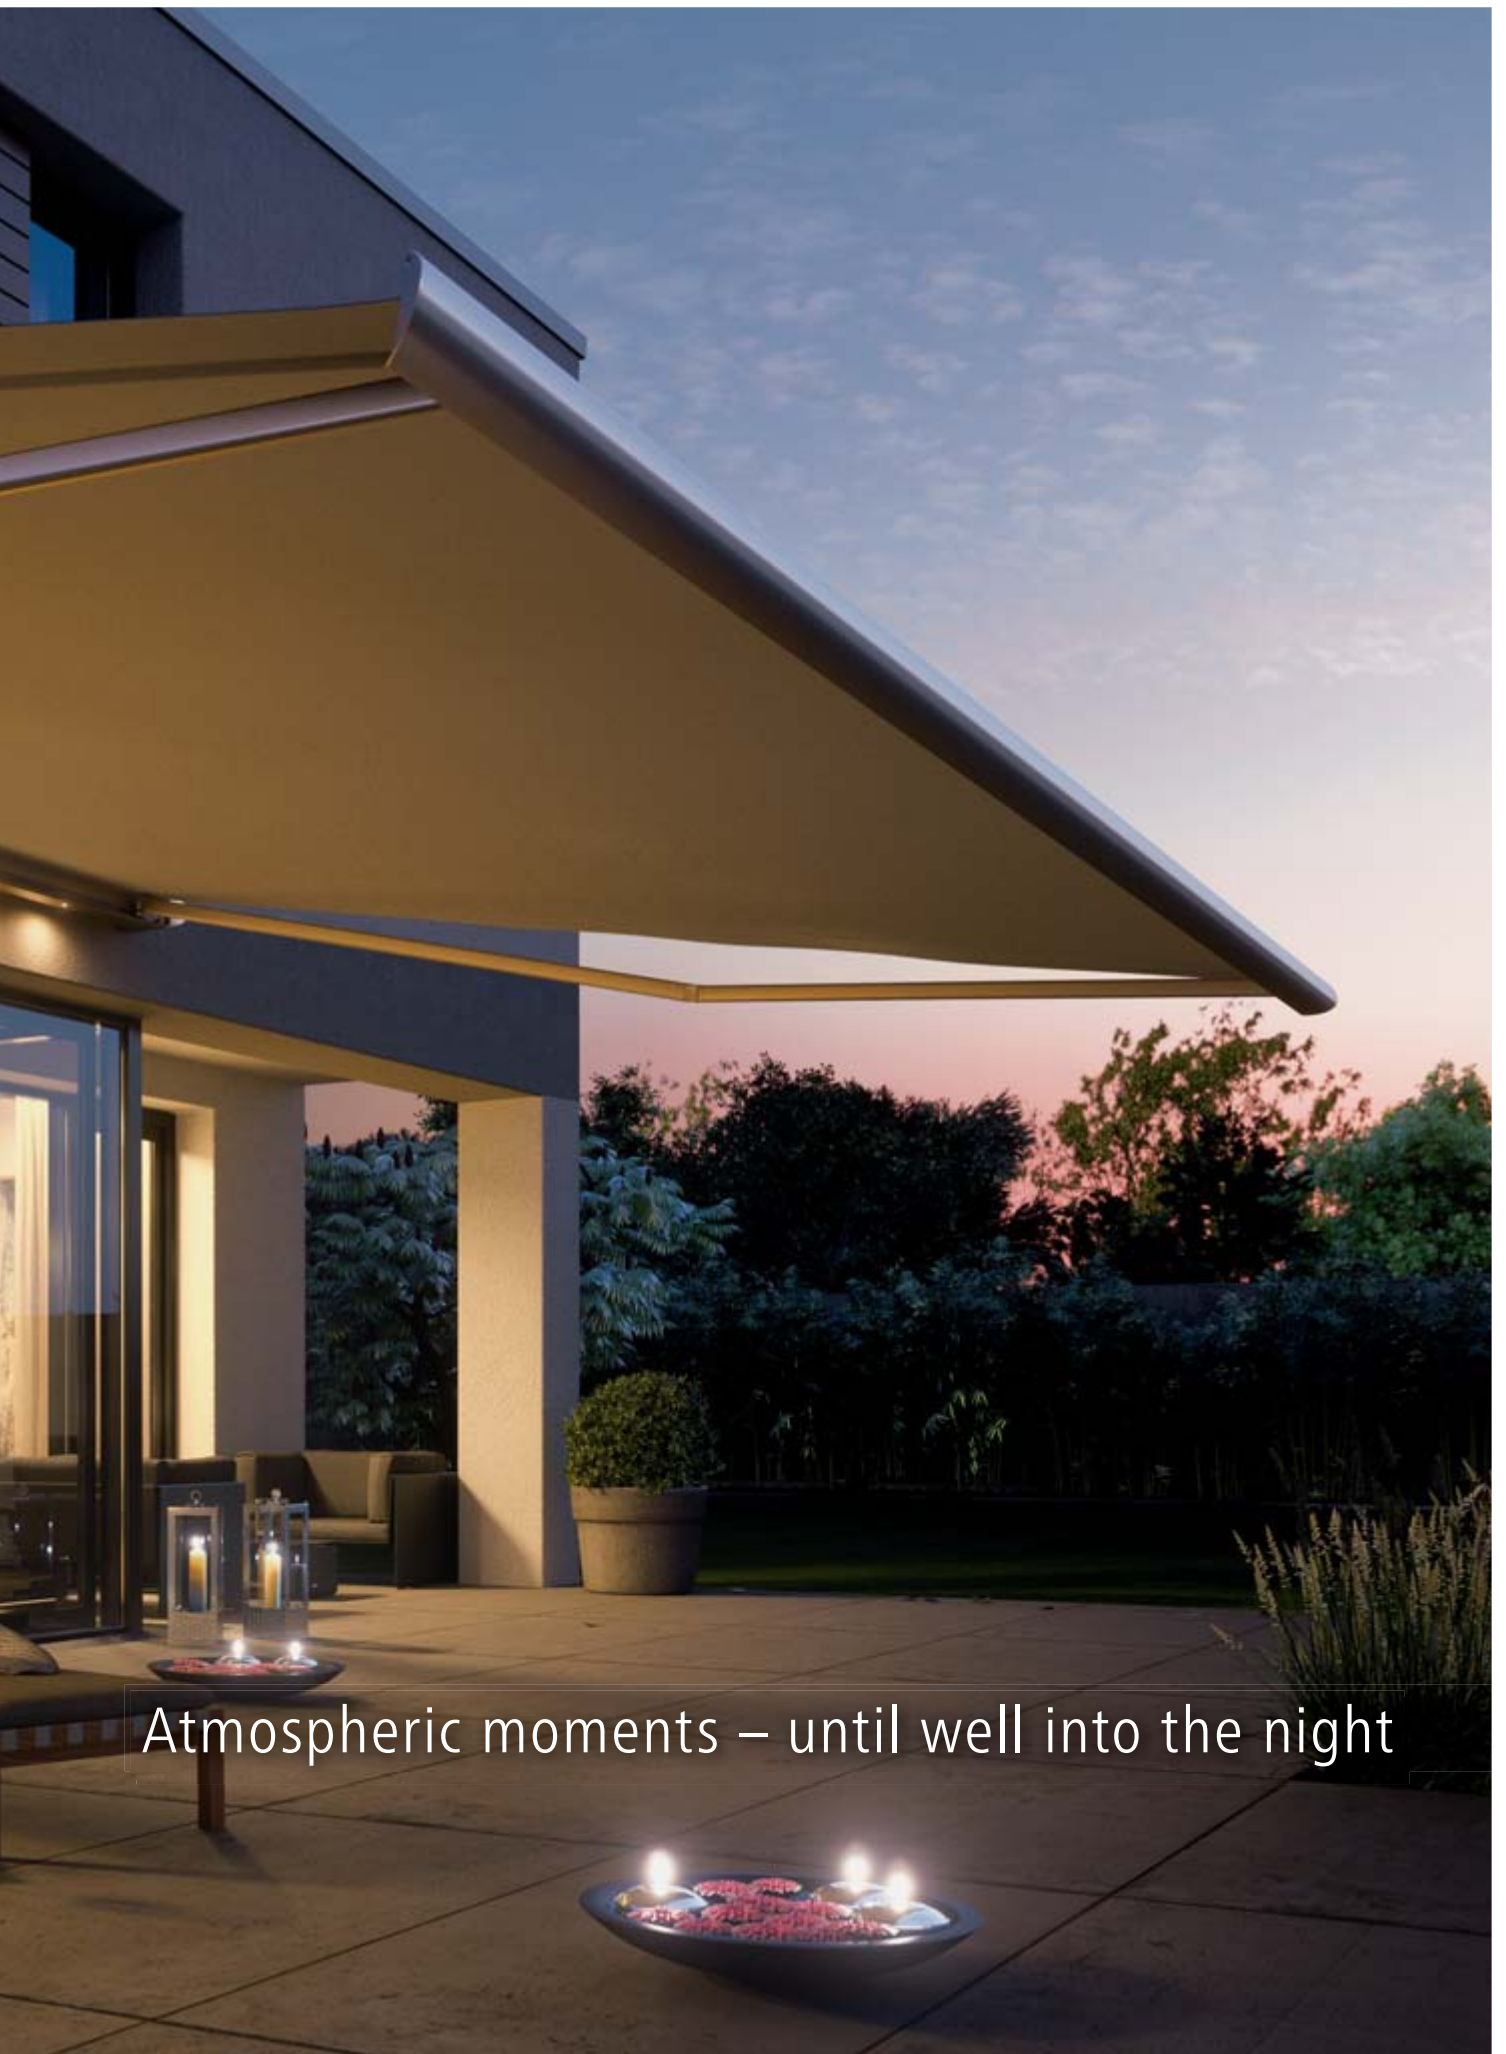

Atmospheric moments – until well into the night