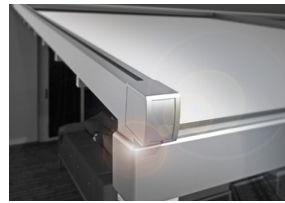

Retractable Roof Systems

If you are looking to use your patio area for much longer periods of the year, a retractable roof system is a great investment. The textile weather roofs provide for an especially generous projection no matter how wide the unit may be, built with durable posts which offer high stability and wind resistance.

You can also transform our retractable roof system* into a superb outdoor living space with our available options such as vertical awnings, fixed glass elements, sliding doors, LED lighting and heating. This superb system is extremely versatile and allows you to vary the protection and shading of your patio.

Weather Sensors

56 Frame Colours

Heating Systems

High Quality Fabrics

LED Lighting

TUV Tested

Up to 5 Years Warranty