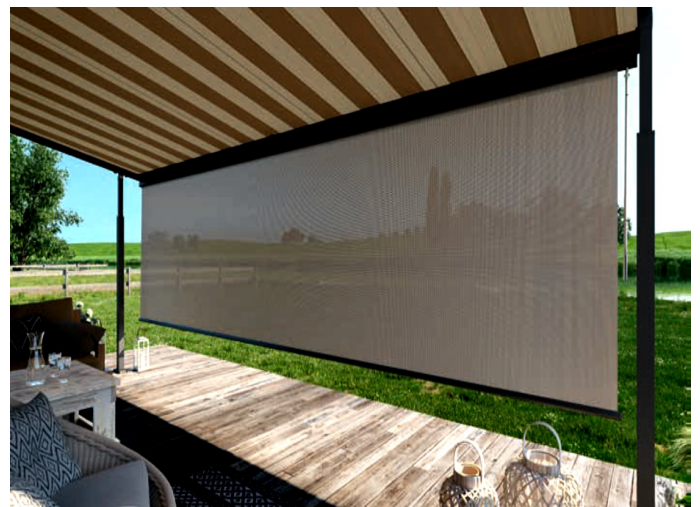

-  Weather Sensors
-  LED Lighting
-  Heating Systems
-  56 Frame Colours
-  Home Control
-  Over 150 Fabric Colours
-  Up to 5 Years Warranty

Retractable Roof Systems

If you are looking to use your patio area for much longer periods of the year, a retractable roof system is a great investment. The textile weather roofs provide for an especially generous projection no matter how wide the unit may be, built with durable posts which offer high stability and wind resistance.

You can also transform our retractable roof system* into a superb outdoor living space with our available options such as vertical awnings, fixed glass elements, sliding doors, LED lighting and heating. This superb system is extremely versatile and allows you to vary the protection and shading of your patio.

Our glass patio roof system is a stunning solution to outdoor living. The system simply bolts onto the wall and no foundations are required, furthermore in many cases planning permission is not required.

The option of either under-mounted conservatory shading or a conservatory top awning, it's a place to relax in the cool and shade.

The system also lends itself perfectly as a retractable roof for a free standing timber or steel framed structures.