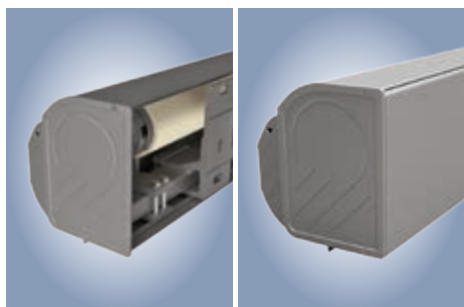

Perfect protection and versatile installation

Once the awning is retracted, both the fabric and the mechanical parts are safely protected inside the cassette. A number of versions are available depending on where the awning is to be fitted.

- K 2000 with fully closed cassette for any type of building
- I 2000 without rear wall profile, for wall installation